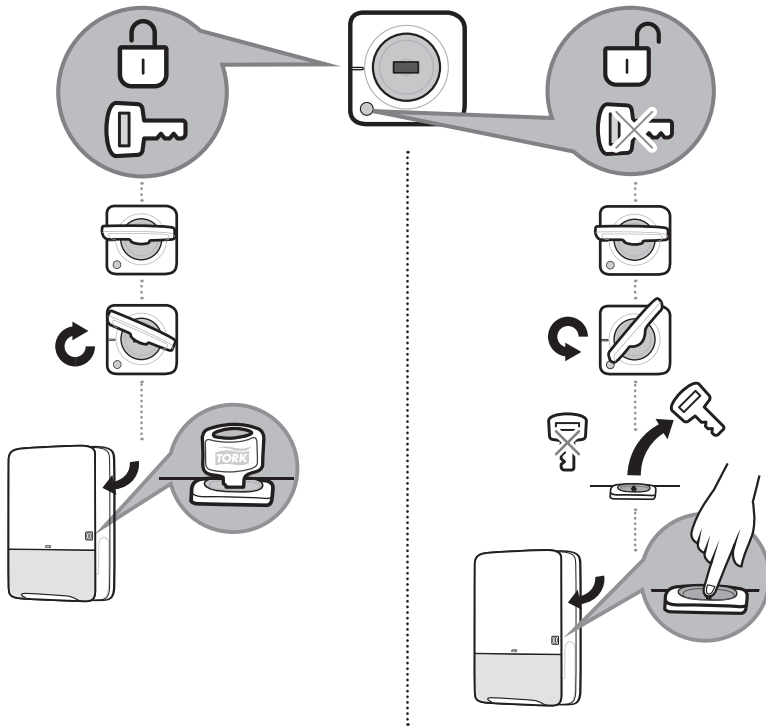

Tork PeakServe® Mini Continuous™ Hand Towel

Elevation
Design

H5

Tork PeakServe® Mini Continuous™ Hand Towel

5

6

7

8

9

10

Disposal

- Damaged or malfunctioning product should be disposed of immediately to avoid potential of injury
- Products should be disposed of in accordance with applicable regulations

Cleaning instructions

- Clean dispenser with mild detergent and soft cloth

European Community Design Registration RCD 000929971