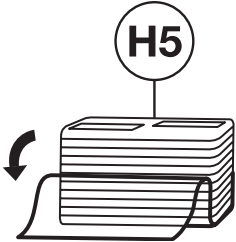

Tork PeakServe® Mini Continuous™ Hand Towel

Elevation
Design

H5

Tork PeakServe® Mini Continuous™ Hand Towel

5

6

7

8